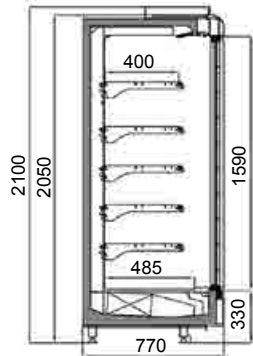

Cam Kapaklı Dikey Tip Soğutucular
Glass Door Multideck Cabinets

Penguin /

PENGUEN M HGD

ENERGY SAVER

Penguen M 76 HGD