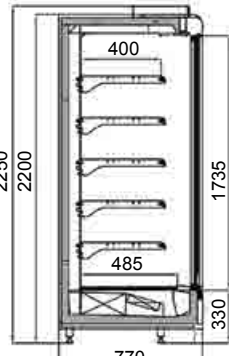

Penguen M 76H HGD