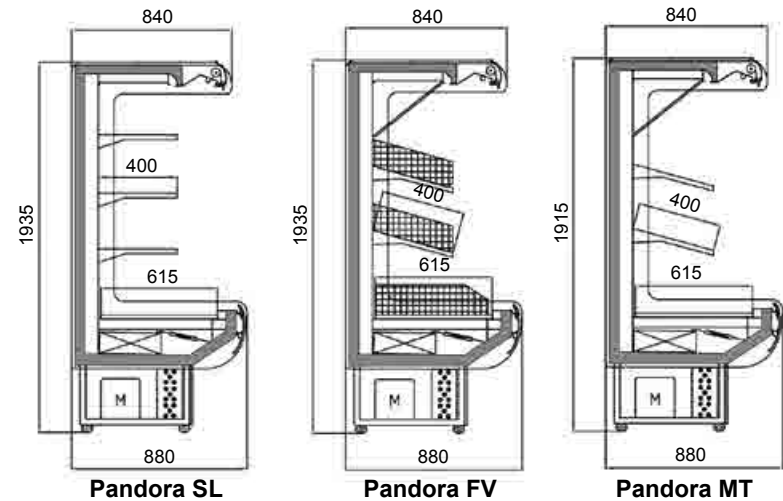

Pandora SL

Pandora SL

Pandora FV

Pandora MT