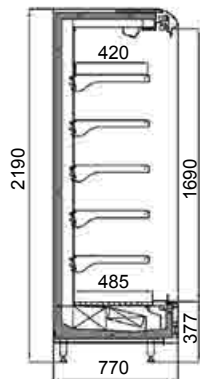

OXFORD 76

Dikey Tip Soğutucular / Multideck Cabinets

STANDARD FEATURES

- Remote Unit
- Class 3M2
- Low front design
- 5 fully adjustable shelves 420 mm deep
- Perspex shelf risers
- Slowrise night blind
- Shelf strengtheners as a standard
- Digital temperature controller and display
- Full vision panoramic or mirrored end walls
- Bump strips

OPTIONAL

- Led Light

Oxford 76 SL

Oxford 76 SLH

Oxford 76 FV

ECA APPROVED

Professional display for supermarkets.
Oxford 76 is a remote multideck offering large merchandising opportunities with 420 mm deep shelves.