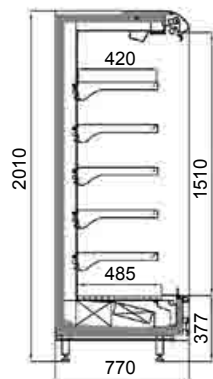

OXFORD 76

Dikey Tip Soğutucular / Multideck Cabinets

STANDARD FEATURES

- Remote Unit
- Class 3M2
- Low front design
- 5 fully adjustable shelves 420 mm deep
- Perspex shelf risers
- Slowrise night blind
- Shelf strengtheners as a standard
- Digital temperature controller and display
- Full vision panoramic or mirrored end walls
- Bump strips

OPTIONAL

- Led Light

Oxford 76 SL

Oxford 76 SLH

Oxford 76 FV

ECA APPROVED

Professional display for supermarkets.
Oxford 76 is a remote multideck offering large merchandising opportunities with 420 mm deep shelves.