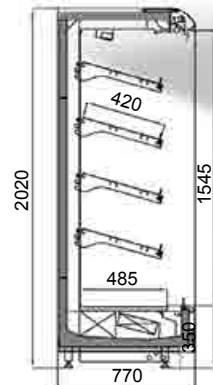

OPTIONAL

- Led Light

Oxford 76 SL

Oxford 76 SLH

Oxford 76 FV

ECA APPROVED

Professional display for supermarkets.
Oxford 76 is a remote multideck offering large merchandising opportunities with 420 mm deep shelves.