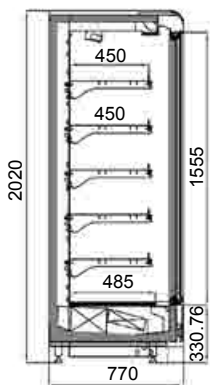

Cam Kapılı Dikey Soğutucular / Glass Door Multideck Cabinets

OXFORD 76 HGD

ENERGY SAVER

STANDARD FEATURES

- Remote unit
- Hinged Glass Door
- Digital Controller
- Base +5 adjustable shelves
- Epos strips
- Perspex risers
- Multiplexible

OPTIONAL

- LED Lighting on canopy and frame

Oxford 76 HGD