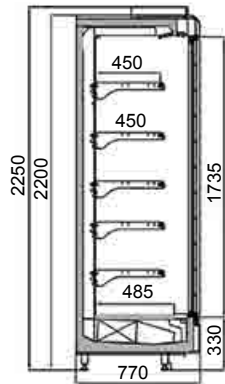

Oxford 76 HGD H

Hinged Glass Door