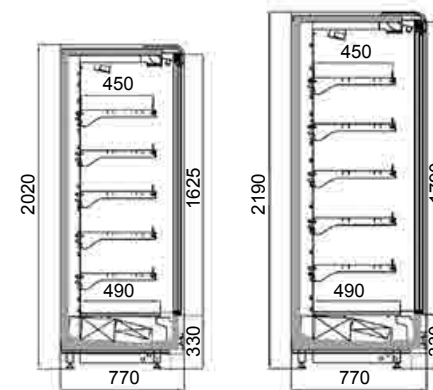

Oxford 76 GSD

Oxford 76 GSD H