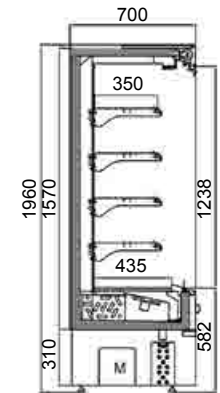

OXFORD 70

Dikey Tip Soğutucular / Plug-in Multideck Cabinets

INTEGRAL

Oxford 70

STANDARD FEATURES

- Plug-in unit
- 4 tier adjustable shelving + base
- Shelf strengtheners
- EPOS price strips
- Perspex risers
- Full vision panoramic or mirrored end walls
- Automatic defrost
- Digital controller