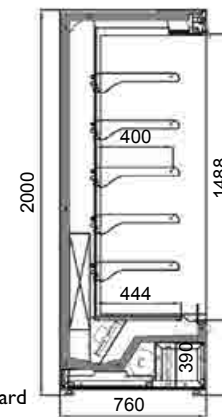

STANDARD FEATURES

- Low front Integral Multideck
- 5 x 400mm shelves + base
- Slide out machinery tray
- Full vision panoramic end walls
- Automatic defrost Multiplexable
- Digital controller
- 3M2 temp range
- Slowrise night blind
- PVC bumper
- Shelf strengtheners as standard
- Perspex shelf risers