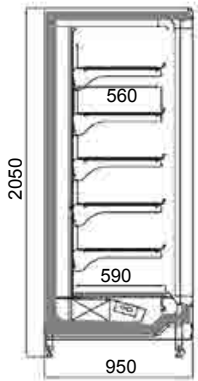

# FLAMINGO LT

FLAMINGO LT  
FROZEN FOOD  
(-18° C/-22° C)

Flamingo LT 2050  
2D-3D-4D-5D

Flamingo LT 2200 H  
2D-3D-4D-5D

- Heated Aluminium Frames & Doors
- 50 kg/m<sup>3</sup> Polyurethane injection bod
- Wire shelves
- Digital controller