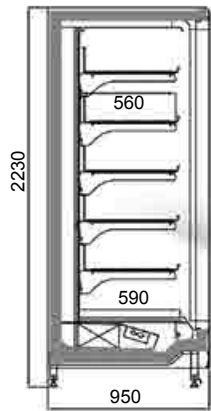

# FLAMINGO LT

FLAMINGO LT  
FROZEN FOOD  
(-18° C/-22° C)

Flamingo LT 2050  
2D-3D-4D-5D

Flamingo LT 2200 H  
2D-3D-4D-5D

- Heated Aluminium Frames & Doors
- 50 kg/m<sup>3</sup> Polyurethane injection bod
- Wire shelves
- Digital controller